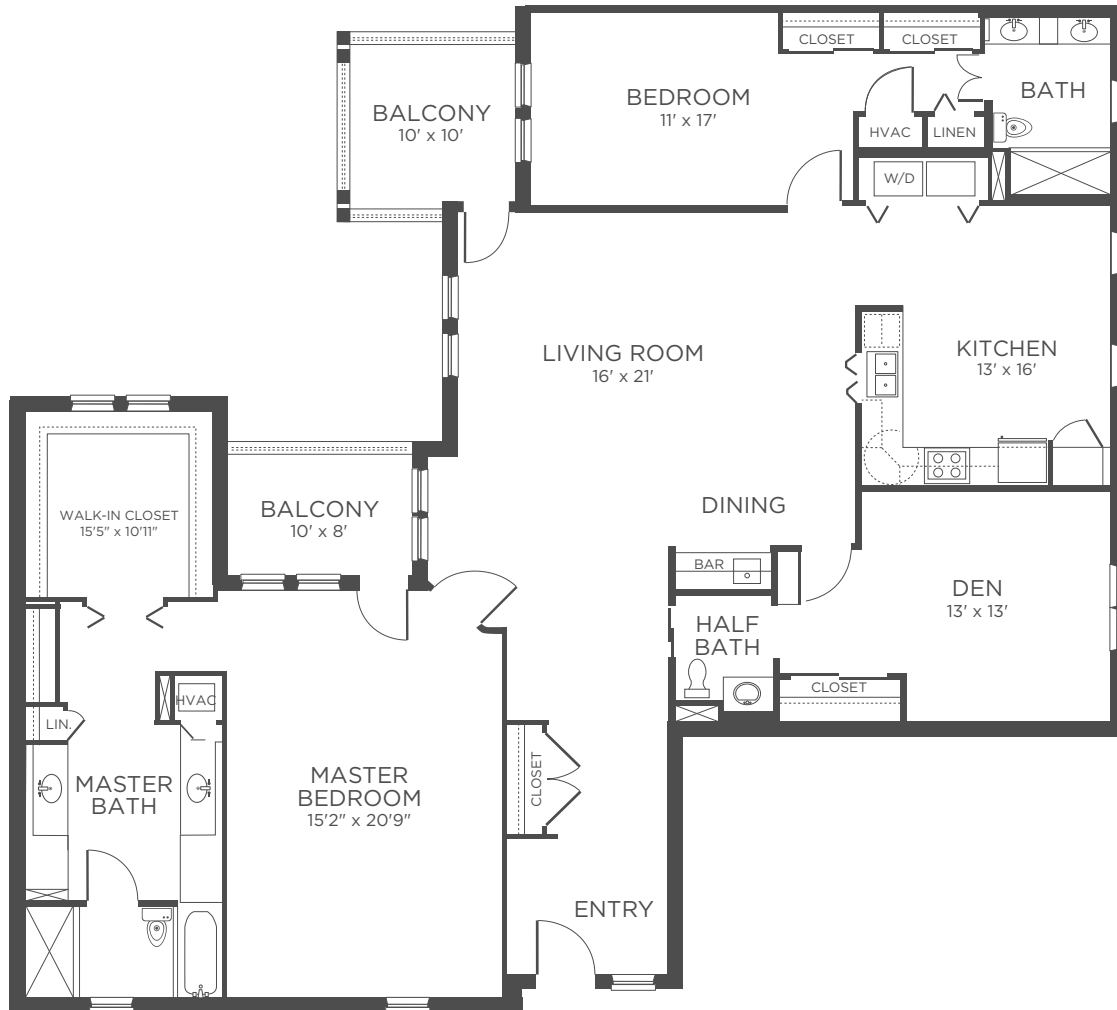

Actual room dimensions may vary slightly