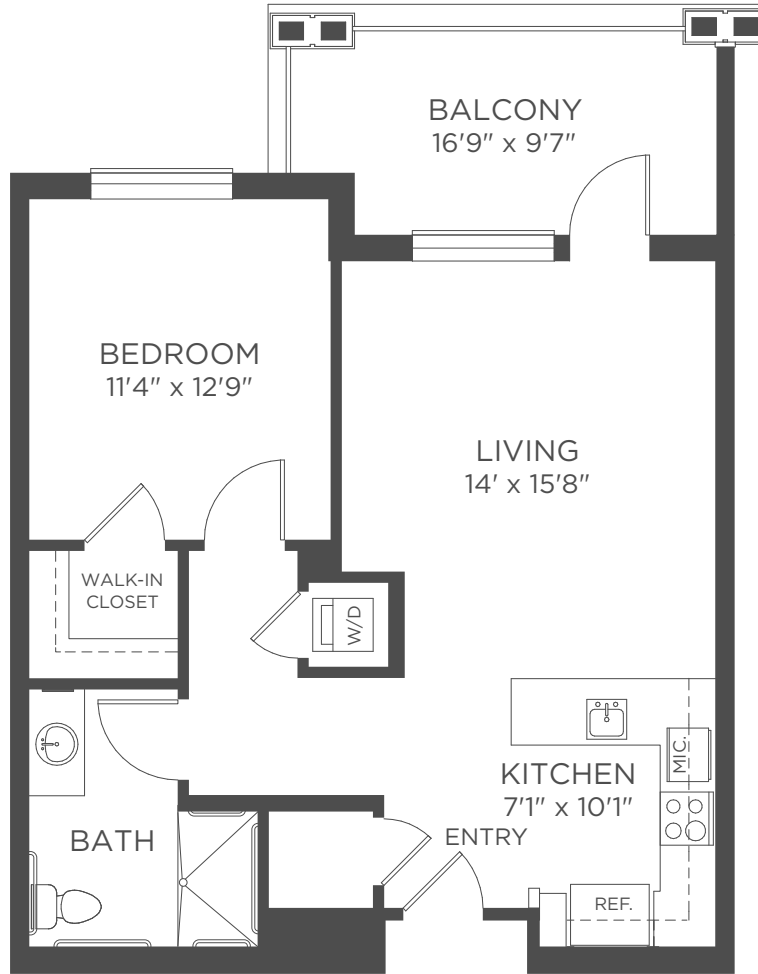

Actual room dimensions may vary slightly

11980 San Cristobal Gardens Ave., Palm Beach Gardens, FL 33410 | 561.459.5181 | mylaposada.com | Lic.#130471034

Mallorca
at La Posada

A KISCO COMMUNITY