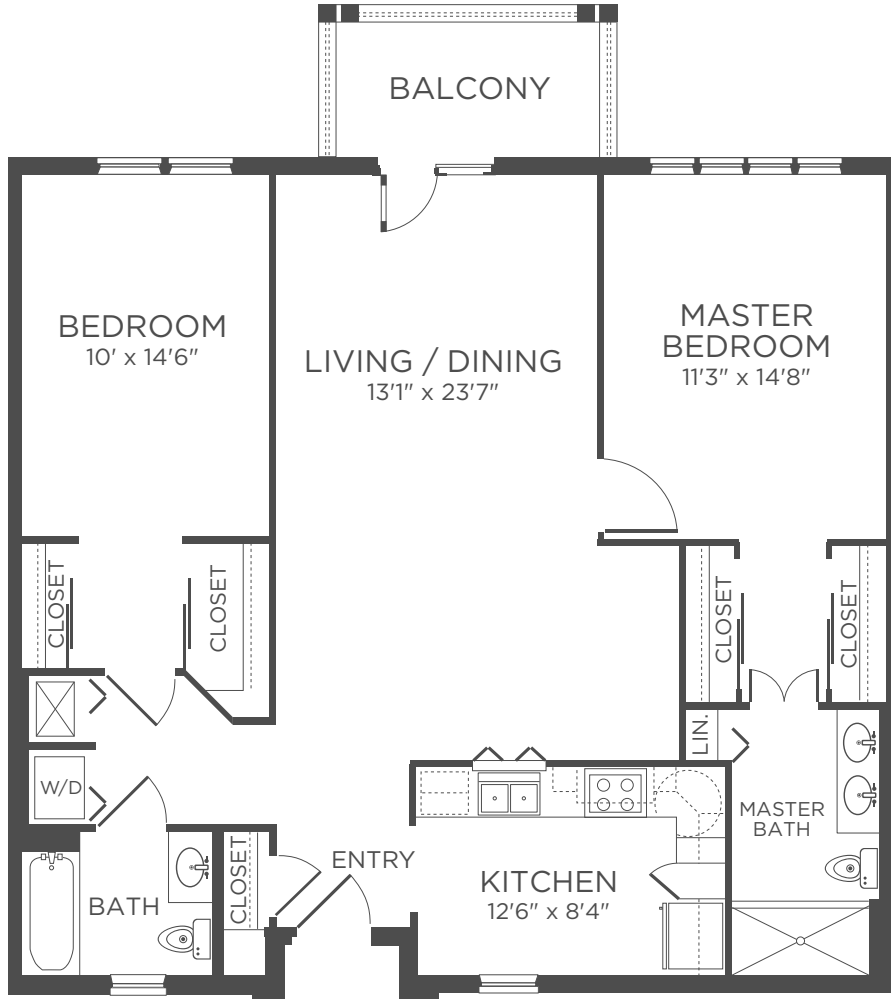

SELECT

2 BEDROOM | 2 BATH
APPROXIMATELY 1,200 SF

Actual room dimensions may vary slightly

3400 Masterpiece Way, Palm Beach Gardens, FL 33410 | 561.459.5181 | mylaposada.com | License #130471034