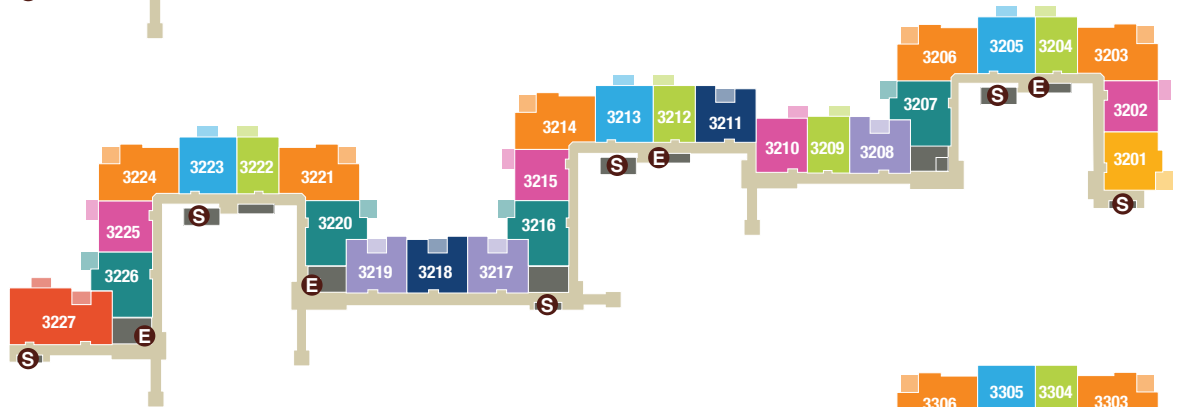

SITE PLAN

INDEPENDENT LIVING APARTMENT HOMES

VALENCIA

- **Royal** - one bedroom
- **Special** - two bedroom
- **Royal Suite** - two bedroom + den
- **Deluxe** - one bedroom
- **Select** - two bedroom
- **Signature** - two bedroom + den
- **Classic** - two bedroom
- **Grand** - two bedroom
- **Penthouse** - two bedroom + den
- **Custom** - two bedroom

LEVEL 1

LEVEL 2

LEVEL 3

- S Stairs
- E Elevator

6/16

Map not to scale

Kisco Senior Living reserves the right to change pricing, delete or modify floor plans and specifications without notice or obligation. All square footage is approximate.