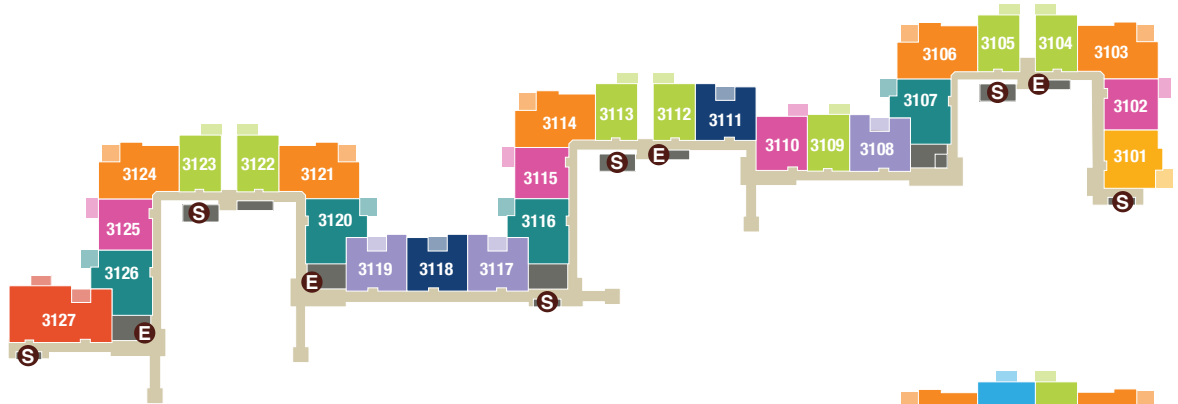

# SITE PLAN

## INDEPENDENT LIVING APARTMENT HOMES

### VALENCIA

- **Royal** - one bedroom
- **Special** - two bedroom
- **Royal Suite** - two bedroom + den
- **Deluxe** - one bedroom
- **Select** - two bedroom
- **Signature** - two bedroom + den
- **Classic** - two bedroom
- **Grand** - two bedroom
- **Penthouse** - two bedroom + den
- **Custom** - two bedroom

#### LEVEL 1