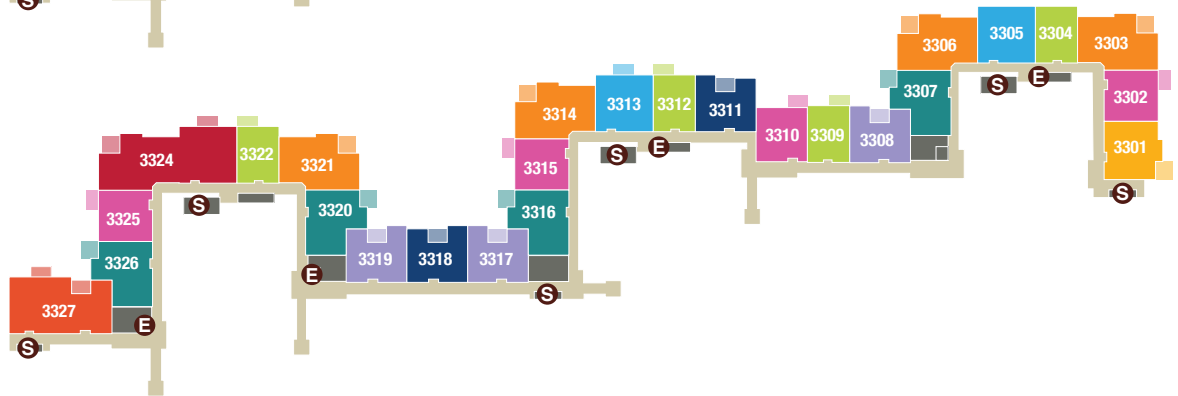

LEVEL 3

- S Stairs
- E Elevator

6/16

Map not to scale

Kisco Senior Living reserves the right to change pricing, delete or modify floor plans and specifications without notice or obligation. All square footage is approximate.