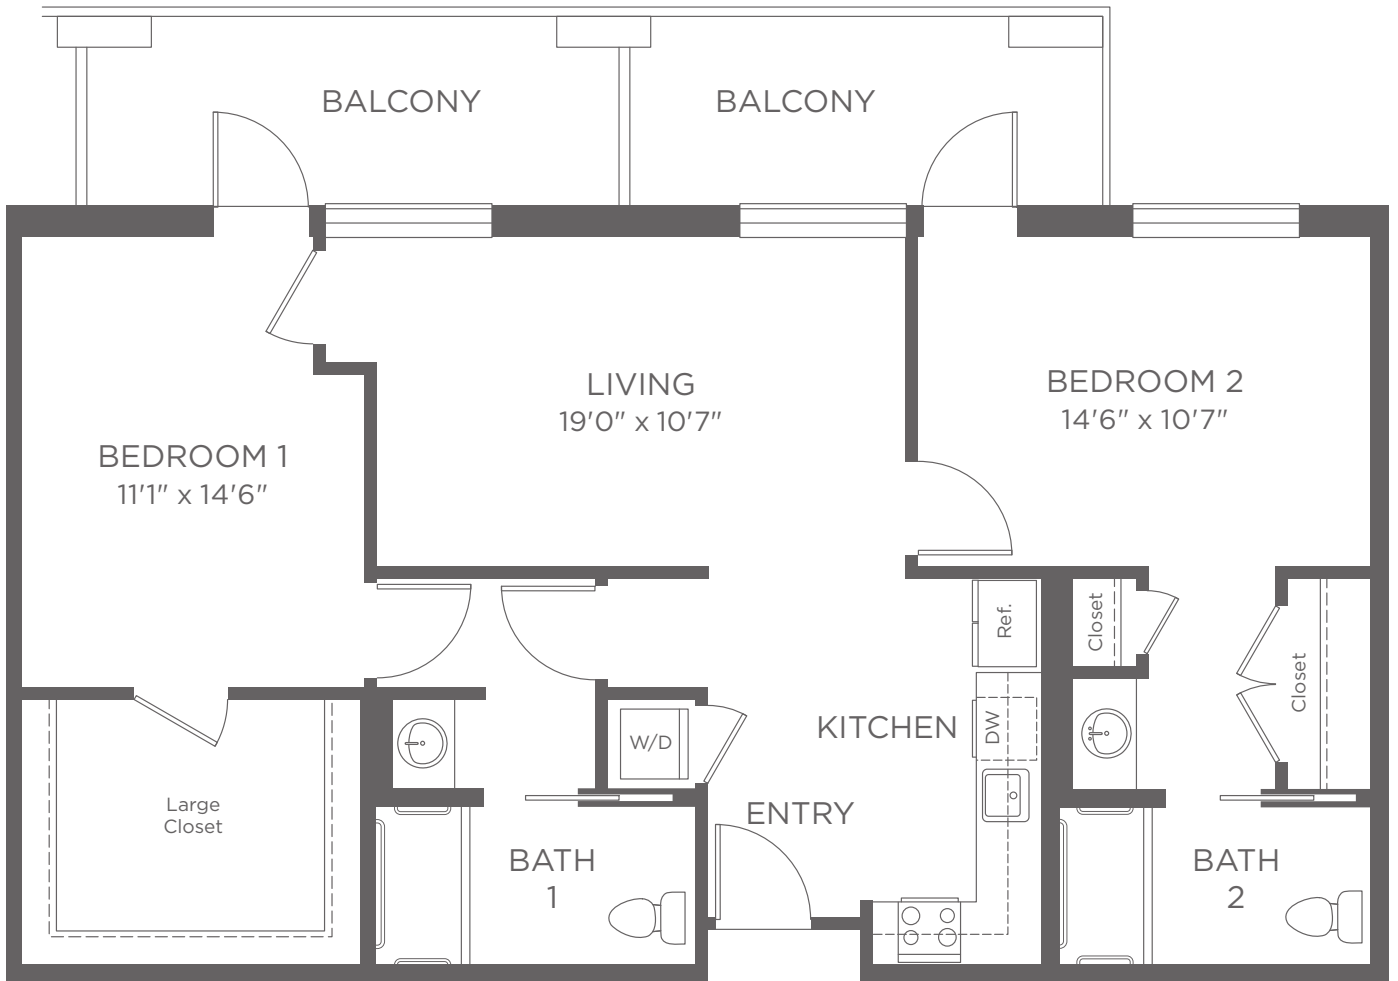

Actual room dimensions may vary slightly

11980 San Cristobal Gardens Ave., Palm Beach Gardens, FL 33410 | 561.459.5181 | mylaposada.com | Lic.#130471034

Mallorca
at La Posada

A KISCO COMMUNITY